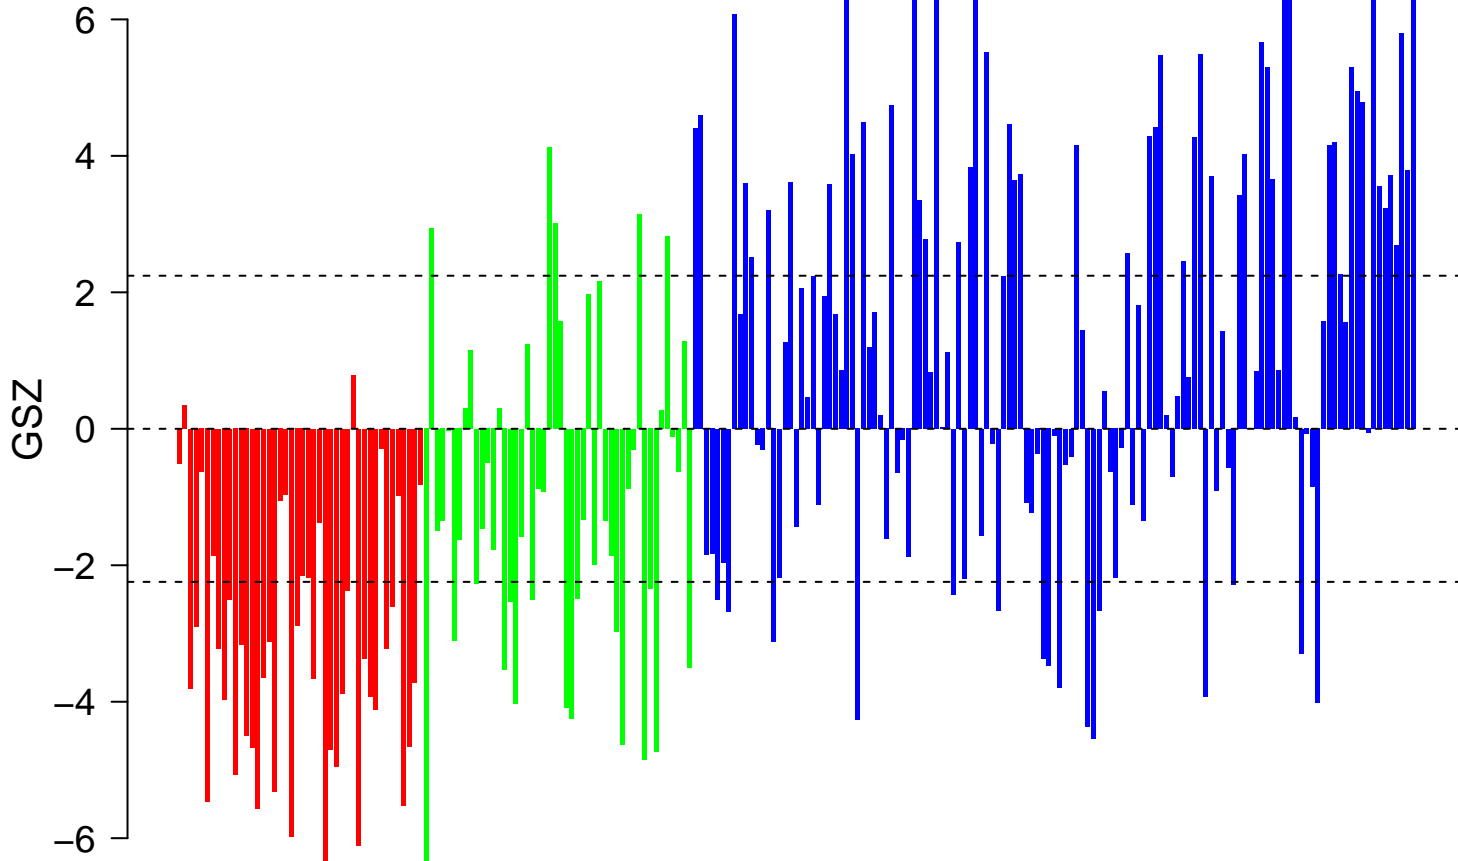

BRUECKNER_TARGETS_OF_MIRLET7A3_DN

■ on
■ -
□ off

BRUECKNER_TARGETS_OF_MIRLET7A3_DN